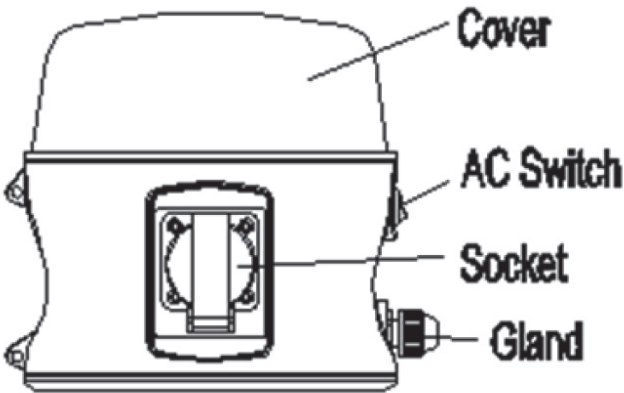

CORRECT DISPOSAL OF THIS PRODUCT

This marking indicates that this product should not be disposed with other household wastes throughout the EU. To prevent possible harm to the environment or human health from uncontrolled waste disposal, recycle it responsibly to promote the sustainable reuse of material resources. To return your used device, please use the local return and collection systems or return to the retailer where the product was purchased. They can ensure environmentally safe recycling.