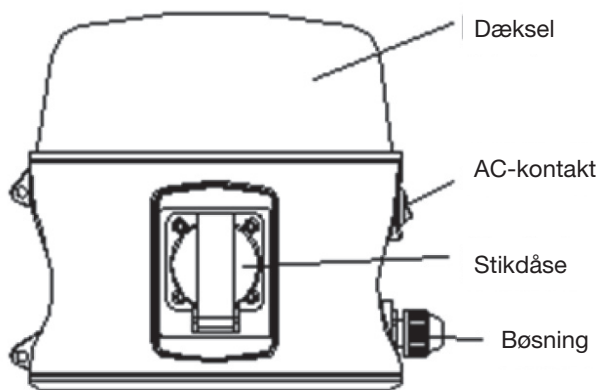

KORREKT BORTSKAFFELSE AF PRODUKTET

Dette mærke betyder, at produktet ikke må bortskaffes sammen med andet husholdningsaffald i hele EU. For at undgå forurening af miljøet eller skader på menneskers helbred som følge af ukontrolleret bortskaffelse af affald, bør produktet genbruges ansvarligt for at fremme bæredygtigt genbrug af materialeresourcer. Det brugte apparat kan returneres via det lokale retur- og indsamlingssystem eller ved at kontakte forhandleren, hvor produktet er købt. De kan sørge for miljøvenlig genanvendelse.